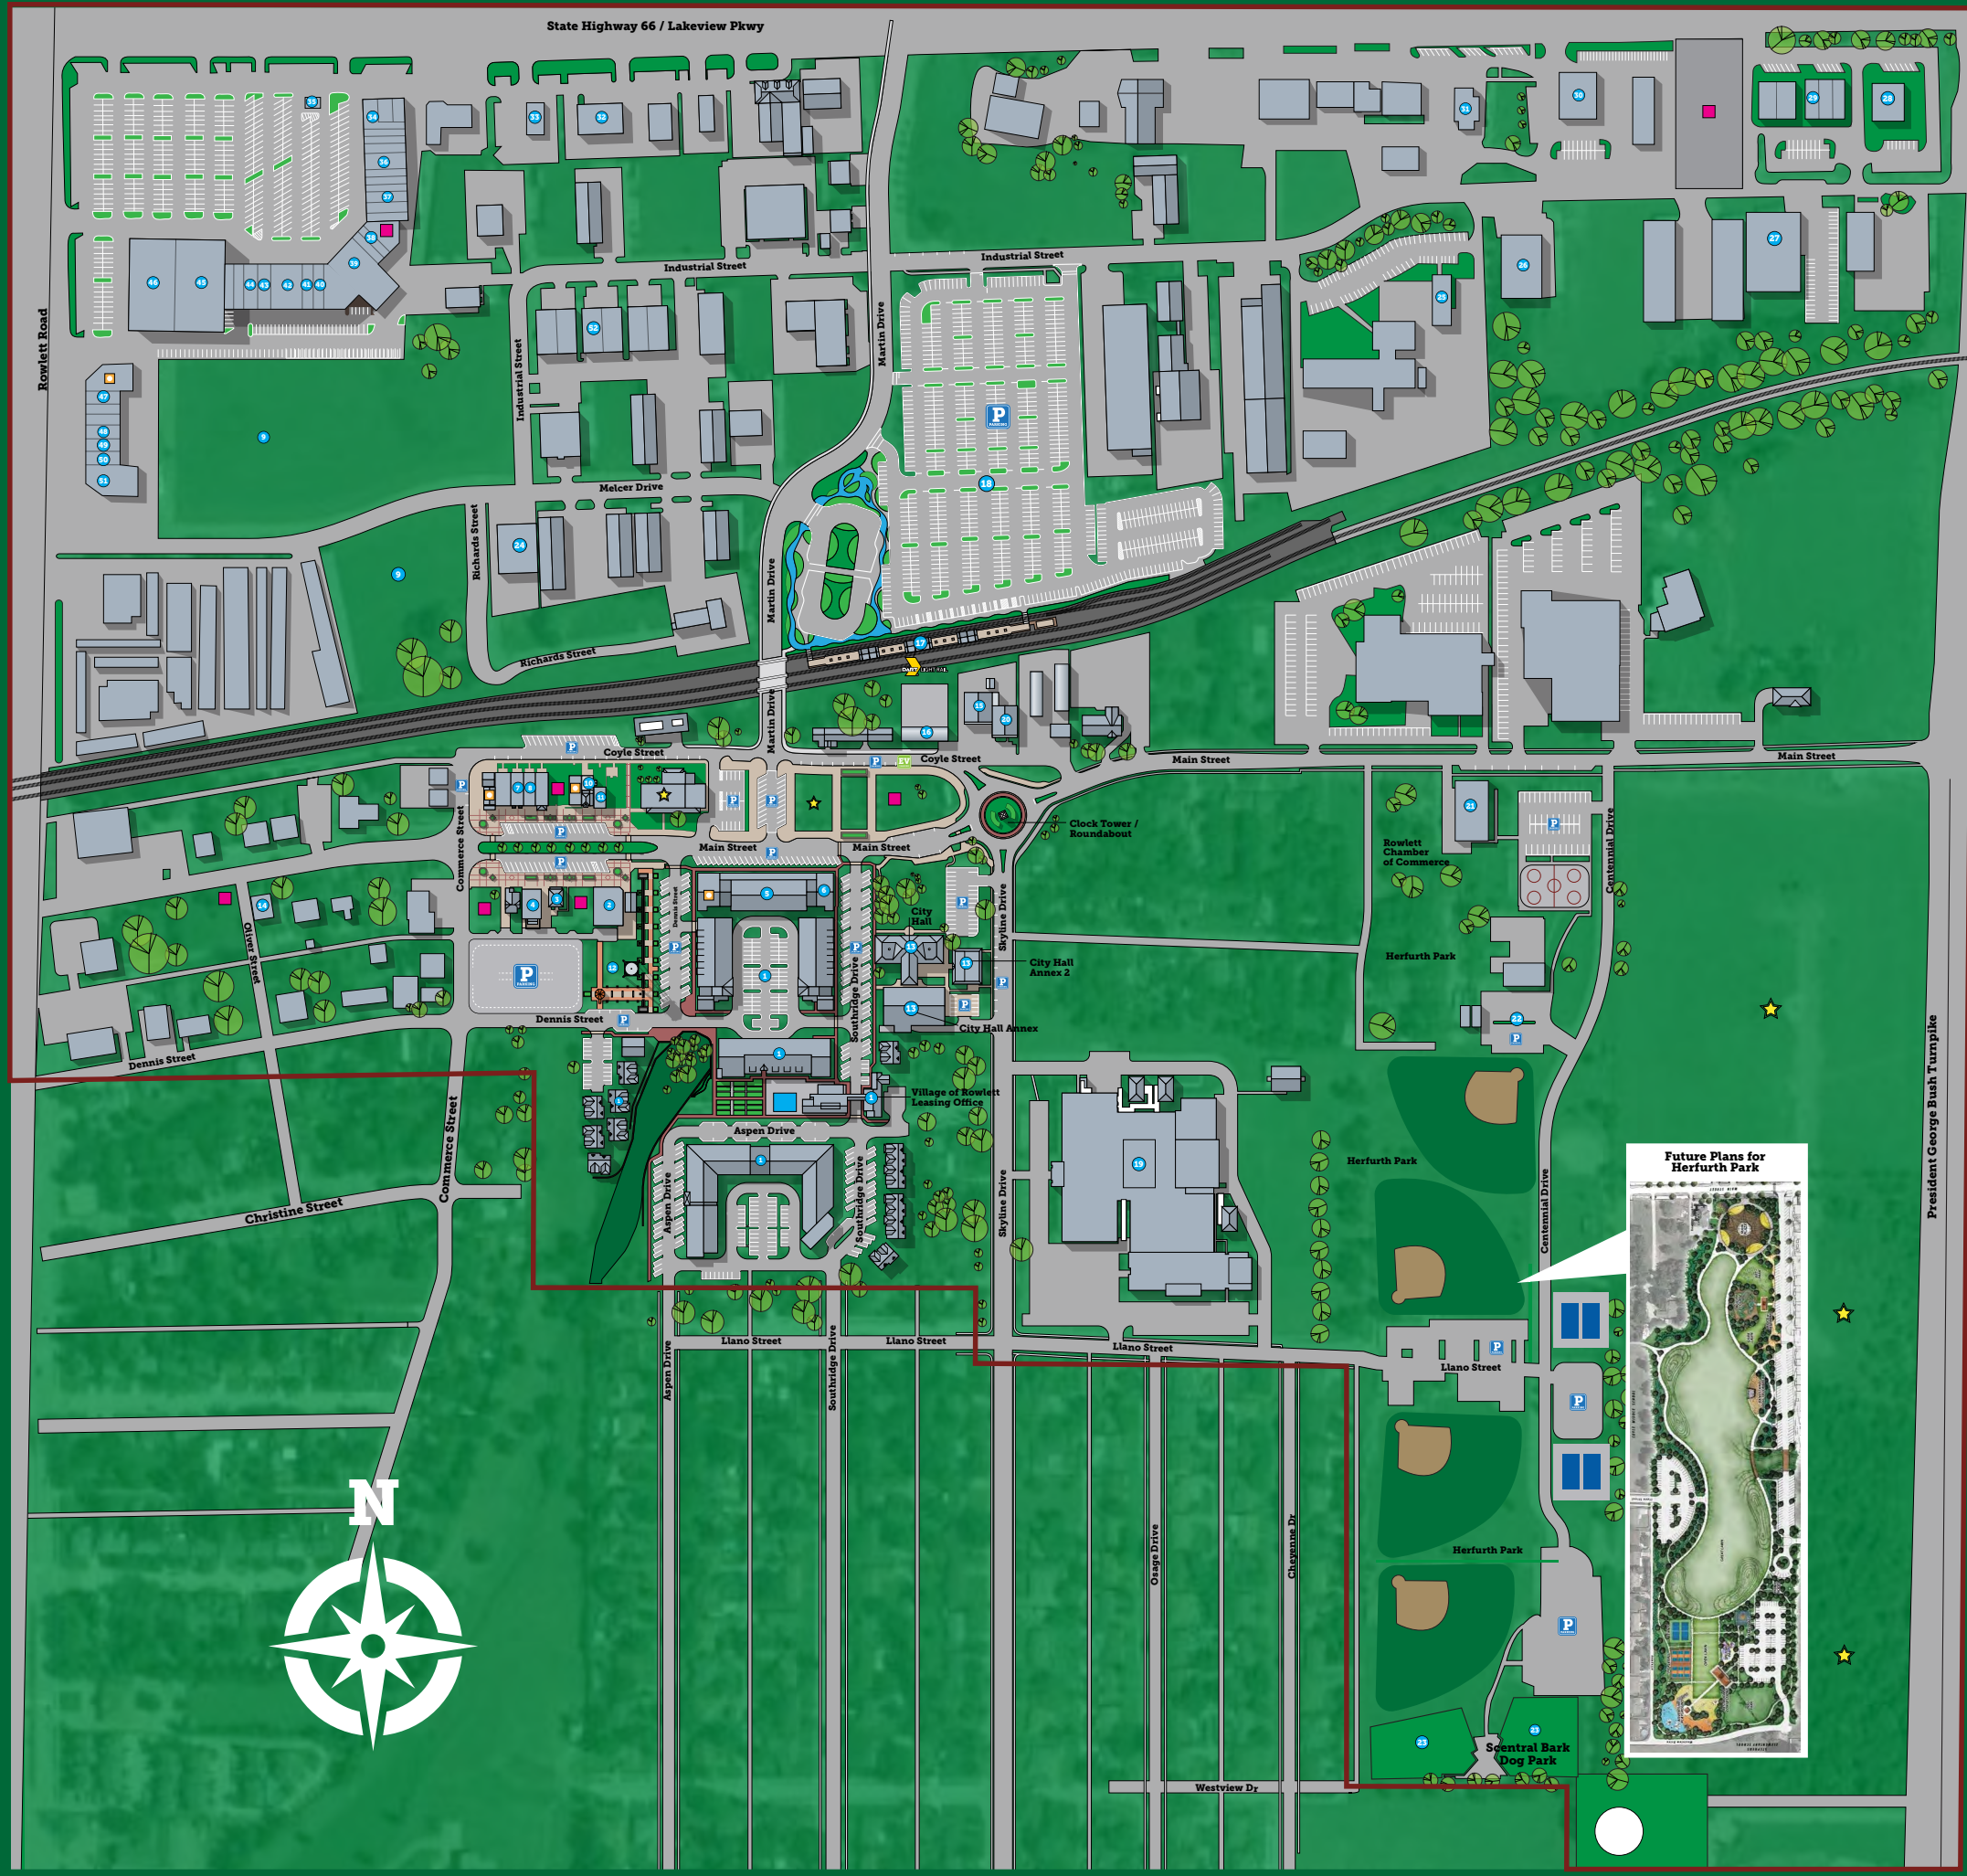

### MAP LEGEND

- |  |                                     |
|--|-------------------------------------|
| 1. Village of Rowlett                      | 31. Dairy Queen                     |
| 2. Bankhead Brewing Co.                    | 32. Champion's Nail Bar             |
| 3. Girlfriends Boutique                    | 33. KFC                             |
| 4. Hot Diggity Dog Grooming & Lodging      | 34. Nick's Sports Bar               |
| 5. Rowlett Public Library                  | 35. Scooter's Coffee                |
| 6. Book Club Cafe                          | 36. Only Nail Bar                   |
| 7. Lexie's Boutique                        | 37. Star City Barber Shop           |
| 8. Barracos Latin Cuisine                  | 38. Shiny Wok Asian Cuisine         |
| 9. Rowlett Station                         | 39. Harbor Freight                  |
| 10. Modern Well                            | 40. Grammy Nails & Spa              |
| 11. Fresh Ink Tattoo                       | 41. Fit House Cafe                  |
| 12. Veteran's Park / Water Tower           | 42. CiCi's Pizza                    |
| 13. City Hall                              | 43. SOI Brow                        |
| 14. Main Street Cigar                      | 44. Kiki's Authentic Mexican        |
| 15. Main Street Events                     | 45. Aldi                            |
| 16. Slater Firearms / Slater Lawn & Garden | 46. Goody Goody Liquor              |
| 17. DART Station                           | 47. River Nails and Spa             |
| 18. Rowlett Park & Ride                    | 48. Nutrition With Attitude         |
| 19. Coyle Middle School                    | 49. Tobacco Box                     |
| 20. Fulton Building                        | 50. Minced Meal Prep                |
| 21. Rowlett Chamber of Commerce            | 51. Pancho and Lefty's              |
| 22. Herfurth Park                          | 52. CrossFit Rowlett/PUSH Nutrition |
| 23. Scentral Bark Dog Park                 |                                     |
| 24. Sideline Sports                        | — Downtown Boundary                 |
| 25. Rowlett Animal Shelter                 | ★ Future Development                |
| 26. Camp Bow Wow                           | 🟡 Space Available                   |
| 27. GatSplat Indoor Paintball              | 🟠 Land Available                    |
| 28. Panera Bread                           | P Public Parking                    |
| 29. Jersey Mike's Subs                     | EV EV Charging Station              |
| 30. Applebee's                             |                                     |